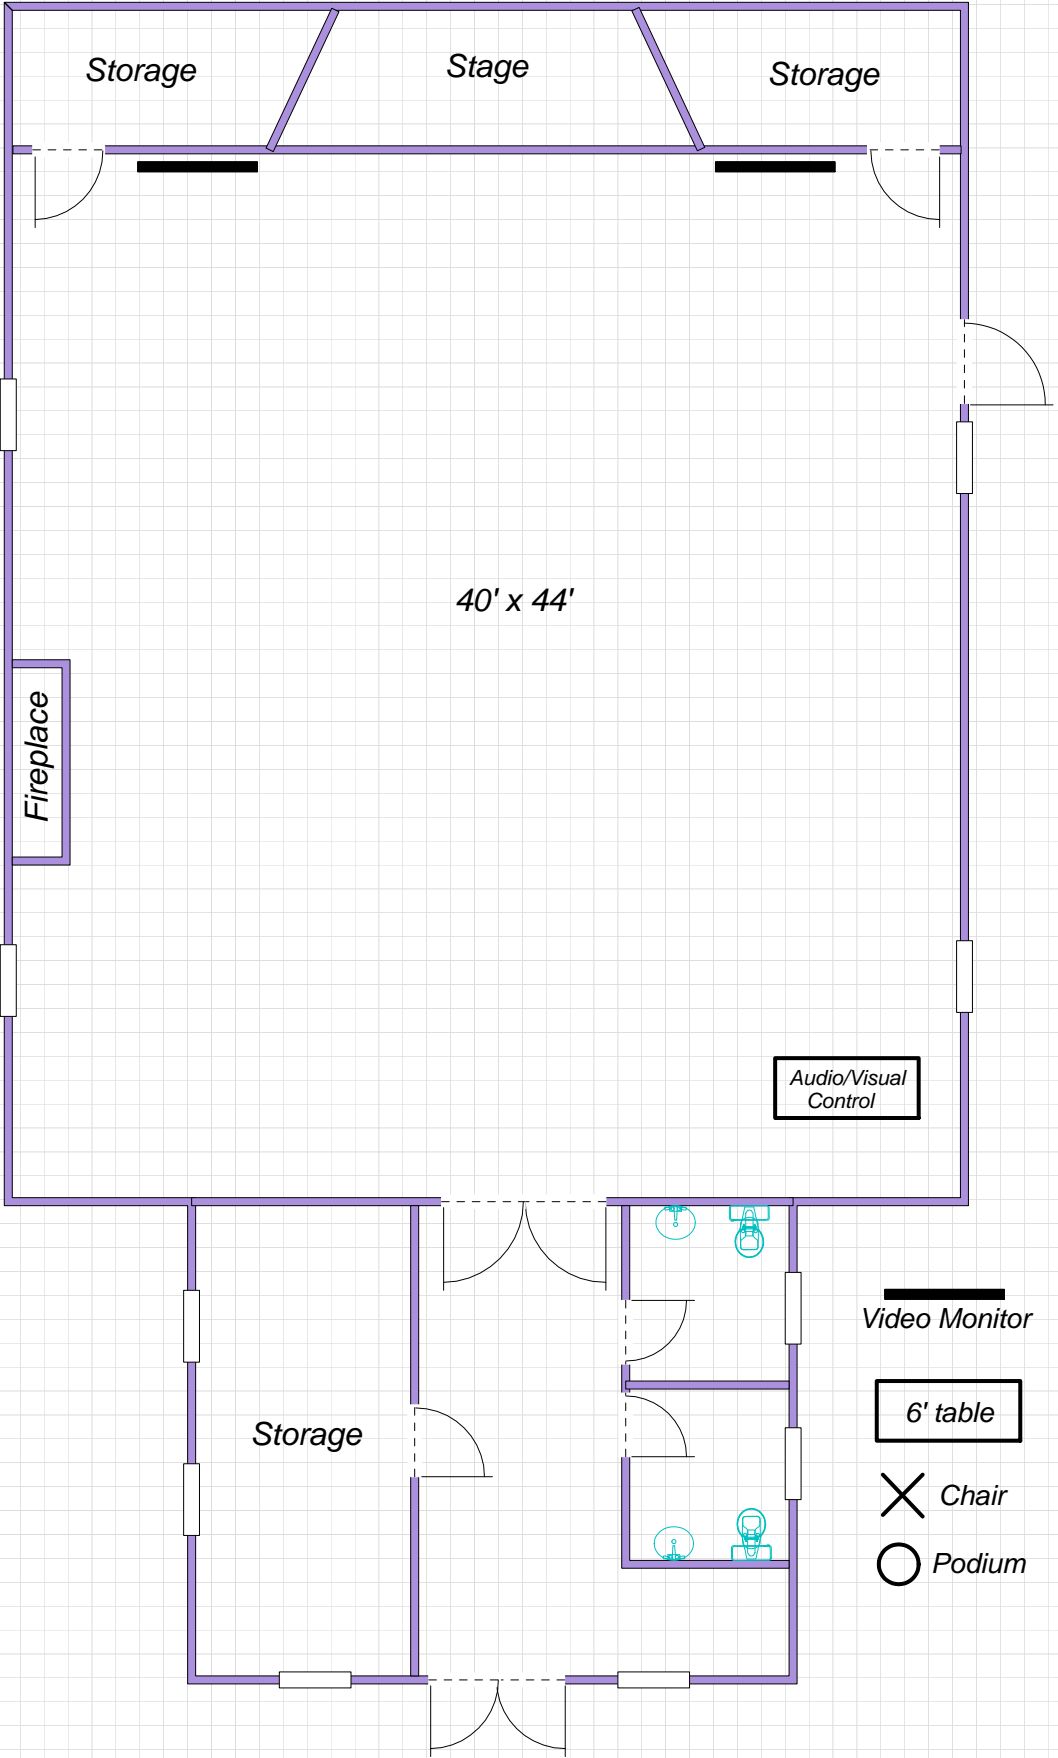

# Auditorium

capacity: 170

Fireplace

Storage

Stage

Storage

40' x 44'

Audio/Visual Control

Storage

Video Monitor

6' table

Chair

Podium